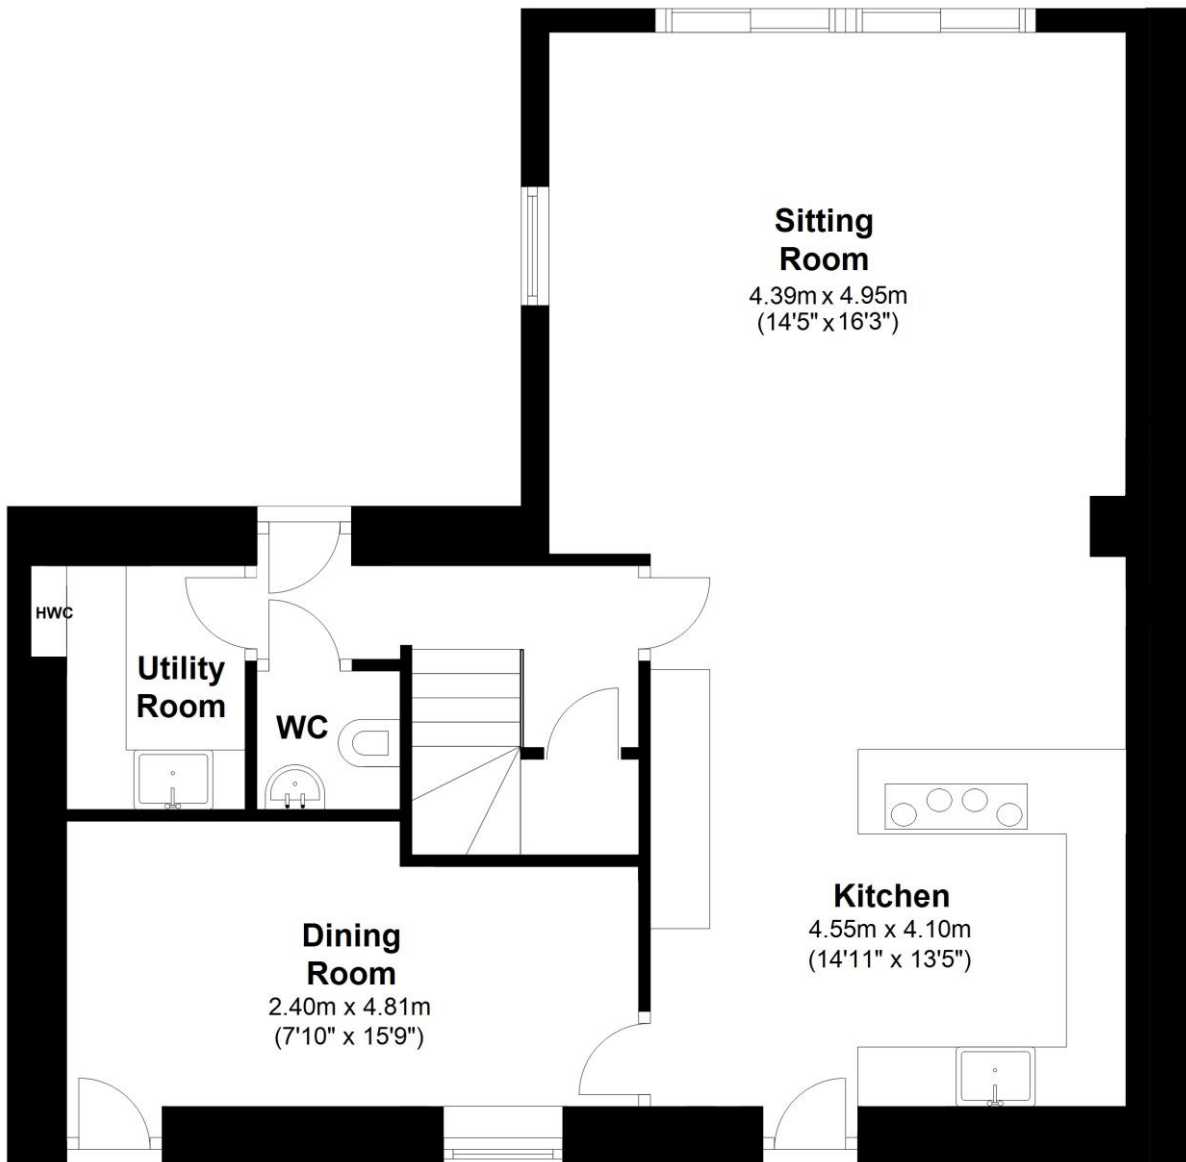

Orchard Barn, Bingfield, NE19 2LF

Total area: approx. 126.3 sq. metres (1359.0 sq. feet)

Not to scale. For identification only

Orchard Barn, Bingfield, NE19 2LF

Total area: approx. 126.3 sq. metres (1359.0 sq. feet)

Not to scale. For identification only