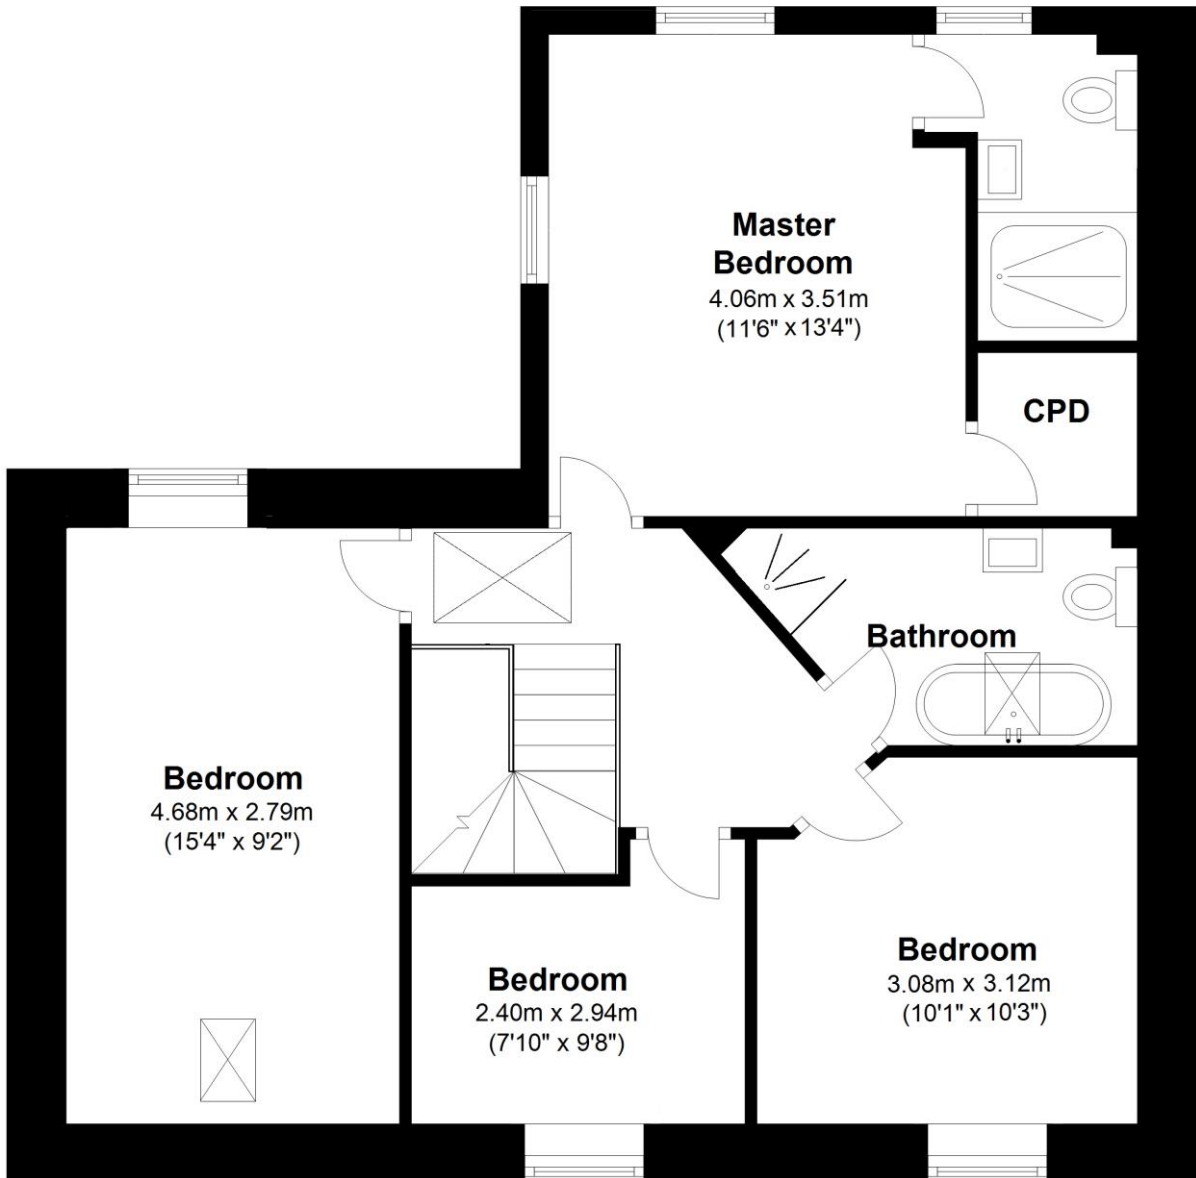

Orchard Barn, Bingfield, NE19 2LF

Total area: approx. 126.3 sq. metres (1359.0 sq. feet)

Not to scale. For identification only

Orchard Barn, Bingfield, NE19 2LF

Total area: approx. 126.3 sq. metres (1359.0 sq. feet)

Not to scale. For identification only