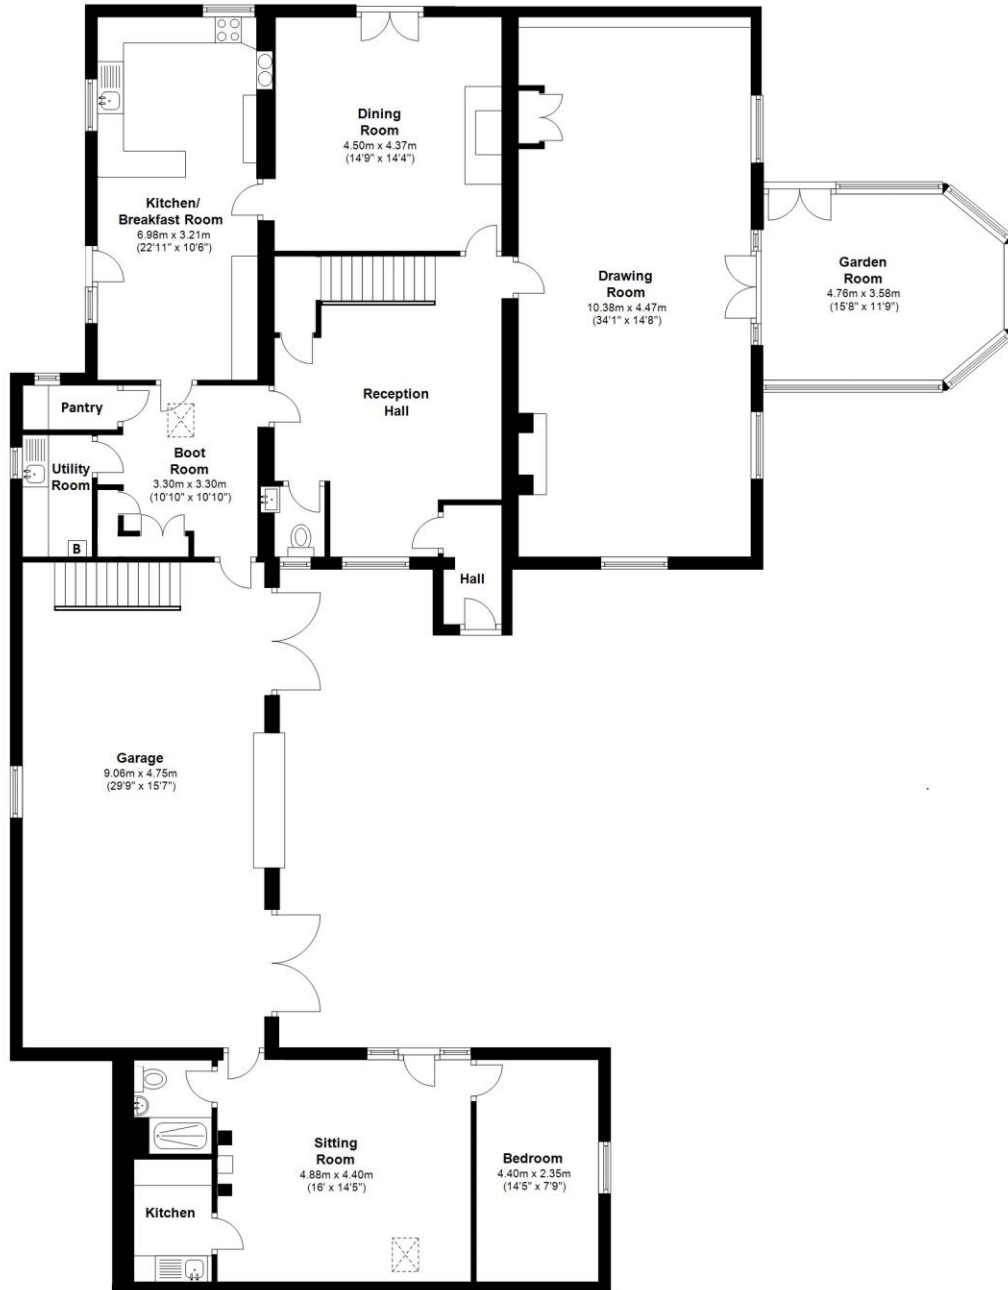

Dotland Farmhouse, Hexham, Northumberland, NE46 2JY

Total area: approx. 408.6 sq. metres (4398.4 sq. feet)

Not to scale. For identification only

Dotland Farmhouse, Hexham, Northumberland, NE46 2JY

Total area: approx. 408.6 sq. metres (4398.4 sq. feet)
Not to scale. For identification only

Dotland Farmhouse, Hexham, Northumberland, NE46 2JY

Total area: approx. 408.6 sq. metres (4398.4 sq. feet)
Not to scale. For identification only