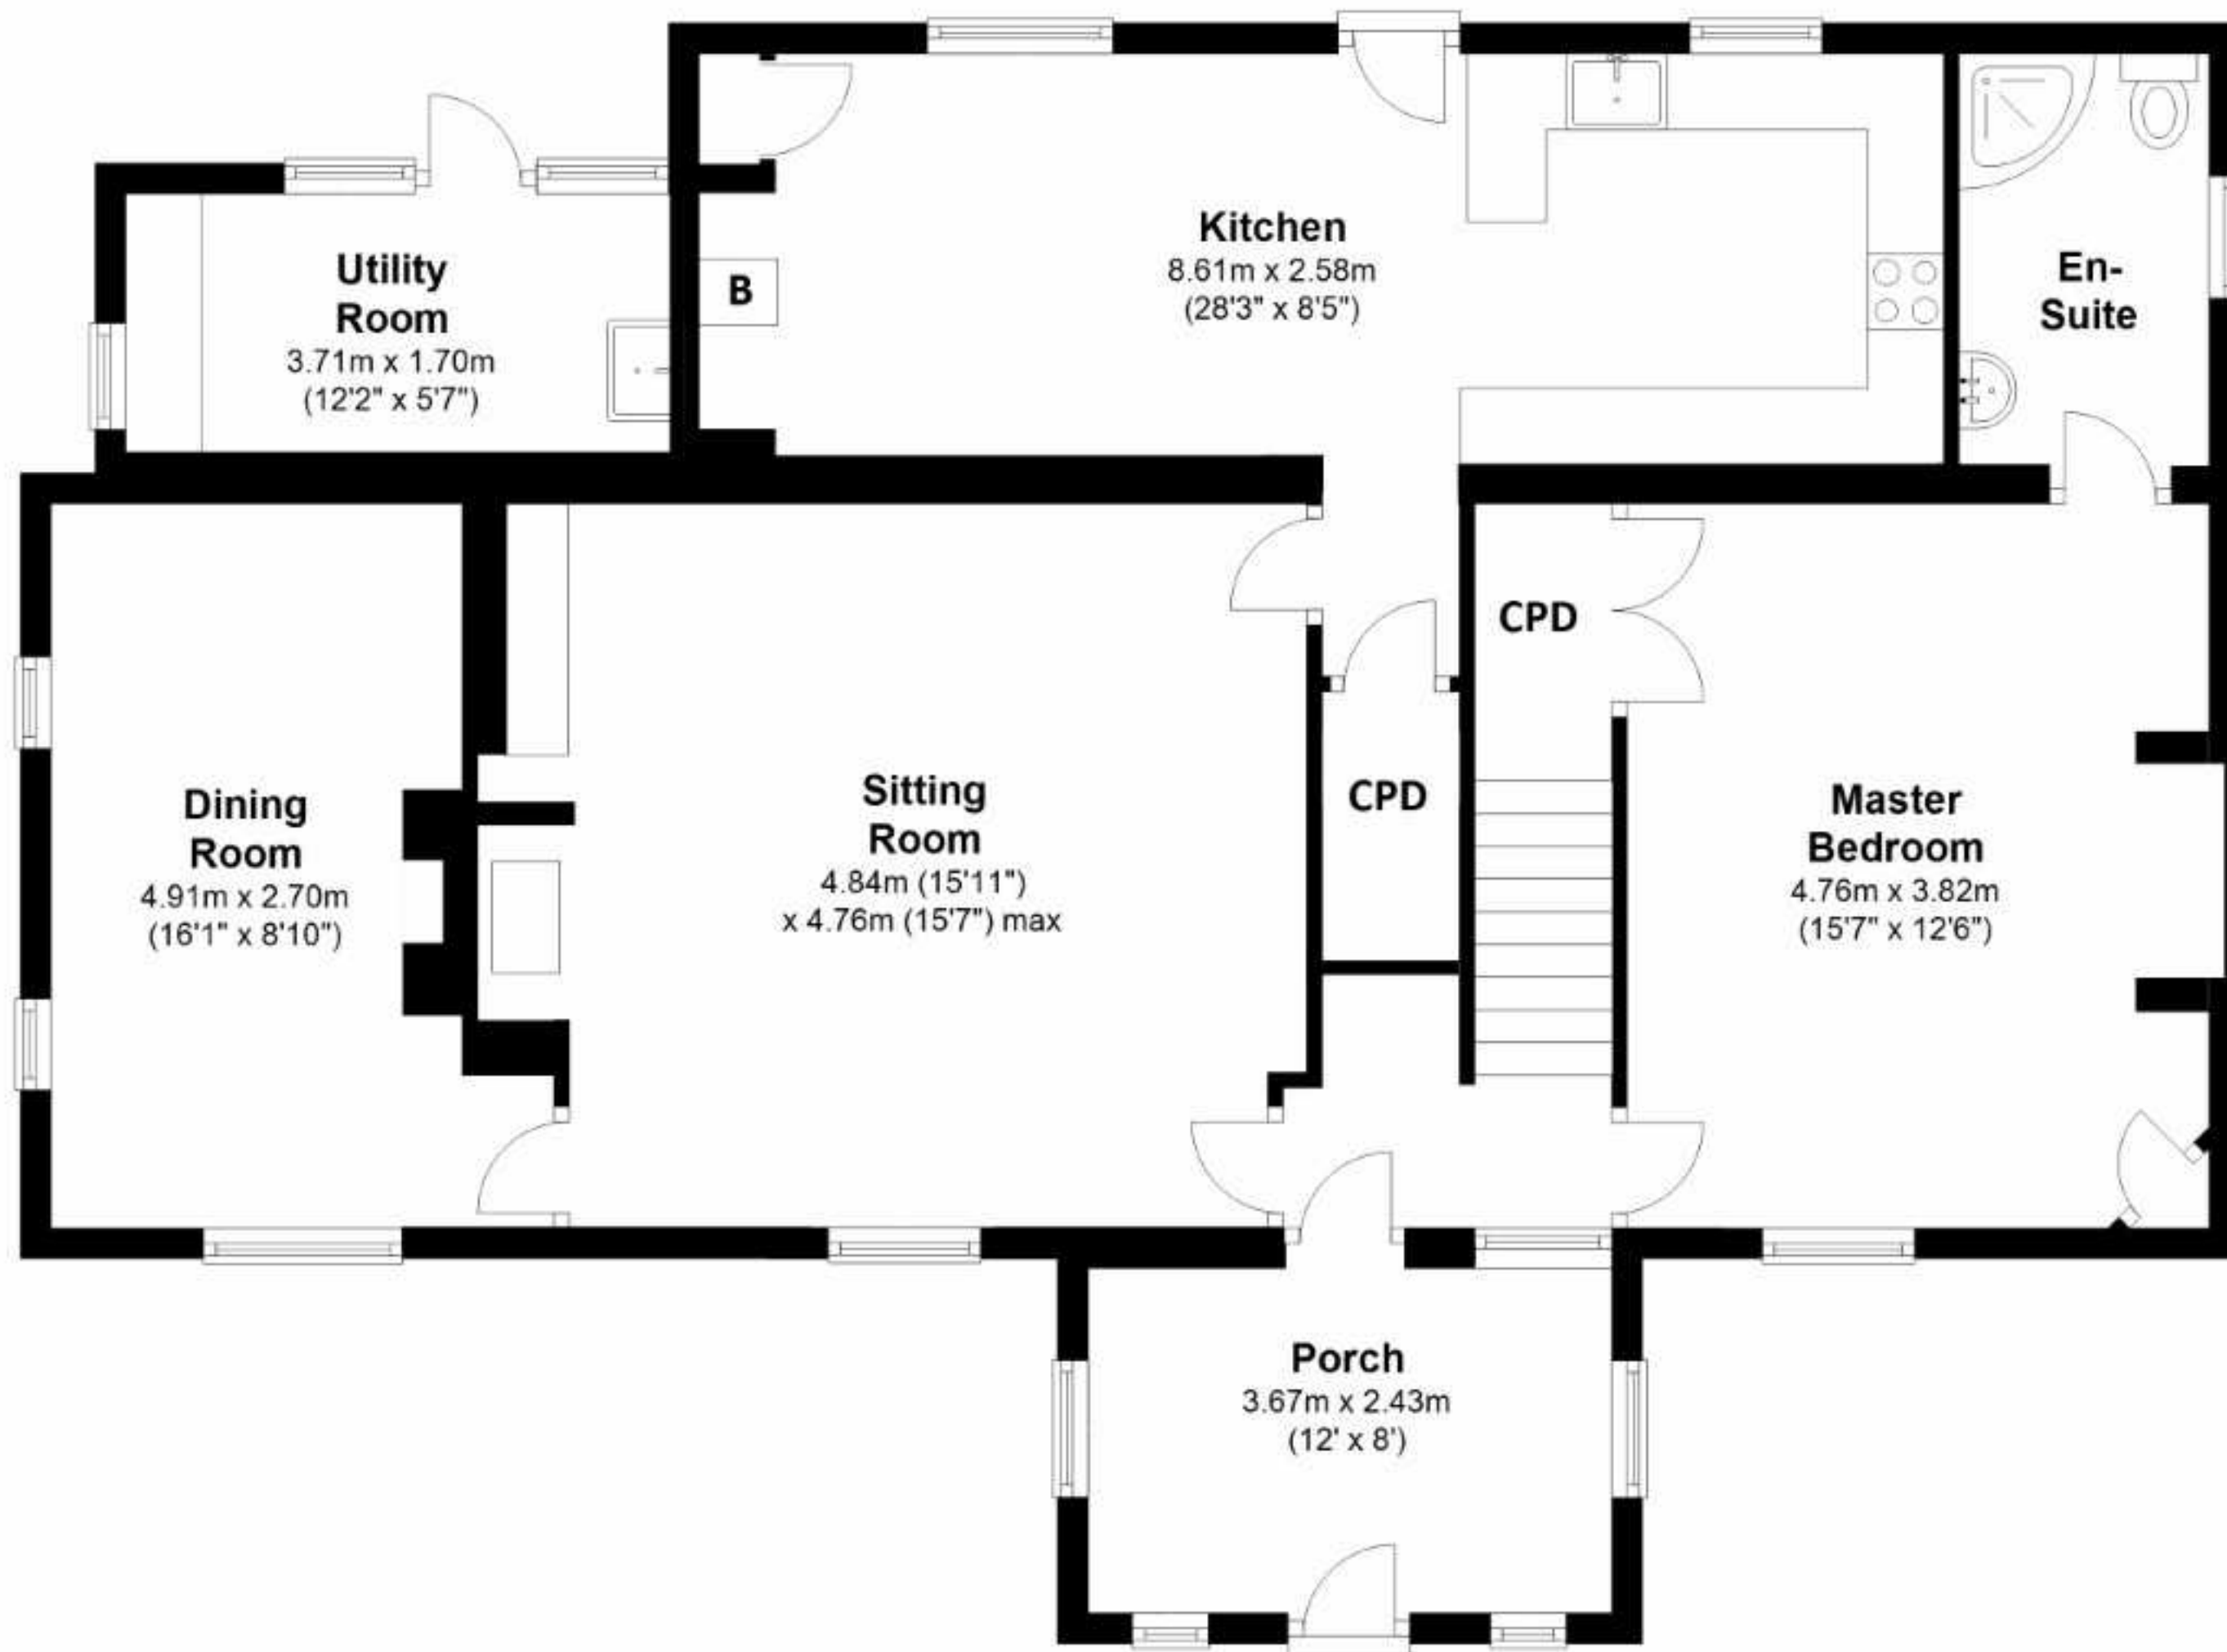

East Grottingham, Hallington, Newcastle upon Tyne, NE19 2LB

Total area: approx. 247.7 sq. metres (2666.4 sq. feet)

East Grottington, Hallington, Newcastle upon Tyne, NE19 2LB

Total area: approx. 247.7 sq. metres (2666.4 sq. feet)

East Grottington, Hallington, Newcastle upon Tyne, NE19 2LB

Total area: approx. 247.7 sq. metres (2666.4 sq. feet)