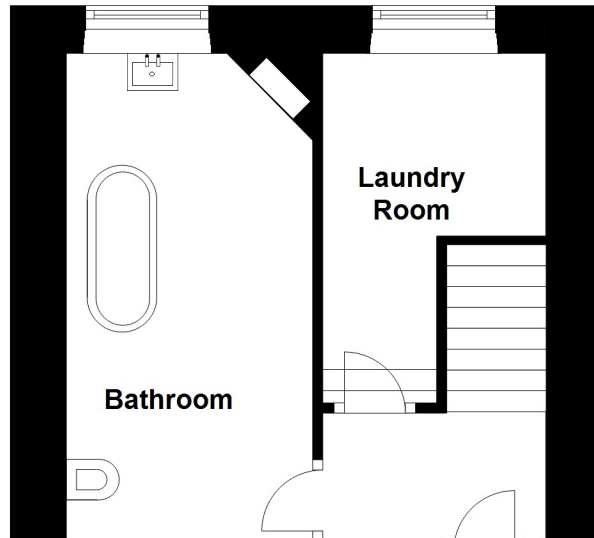

**Wiserley Hall, Wolsingham, Bishop Auckland, County Durham, DL13 3BJ**

Total area: approx. 246.3 sq. metres (2651.0 sq. feet)

Not to scale. For identification only

**Bathroom**

**Laundry  
Room**

**Sitting  
Room**

4.95m x 4.38m  
(16'3" x 14'4")

**Drawing  
Room**

4.92m x 5.30m  
(16'2" x 17'5")

**Kitchen/  
Dining Room**

5.07m x 7.79m  
(16'8" x 25'7")

**Wiserley Hall, Wolsingham, Bishop Auckland, County Durham, DL13 3BJ**

Total area: approx. 246.3 sq. metres (2651.0 sq. feet)

Not to scale. For identification only